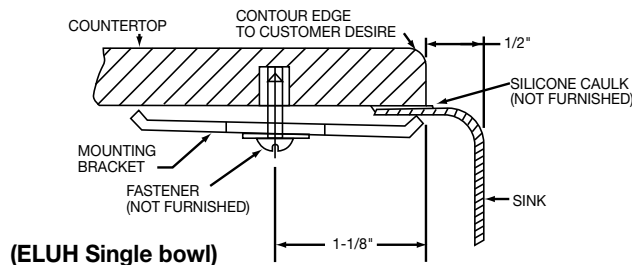

**DESIGN FEATURES**

Bowl Depth: 6-3/8".  
Finish: Exposed surfaces are hand blended to a lustrous high-lighted satin finish with highlighted inside top bowl radius.  
Underside: Fully protected by heavy duty Sound Guard™ undercoating to prevent condensation and deaden sound.

**OTHER**

Drain Opening: 2" (ELUHR2014), 3-1/2" (ELUHR201435).  
Note: All Elkay custom design undermount sinks are designed to affix easily to the underside of any solid surface countertop.  
Installation: See illustrated profiles below.  
Recommended Minimum Cabinet: 24".

Model ELUHR2014R

**SINK DIMENSIONS (INCHES)\***

Model Number	Overall		Inside Bowl			Cutout in Countertop	Ship. Wt. Lbs.
	L	W	L	W	D		
ELUHR2014L	20	14	11 1/2	11 1/2	6 3/8	See Template**	9
ELUHR2014R	20	14	11 1/2	11 1/2	6 3/8		9
ELUHR201435L	20	14	11 1/2	11 1/2	6 3/8		9
ELUHR201435R	20	14	11 1/2	11 1/2	6 3/8		9

\*Length is left to right. Width is front to back.

\*\*Template and countertop mounting clips are packed with every sink.

**Installation Profile of  
ELUH Single Bowl Models**

The template provided with each ELUH sink provides the only type of installation recommended by Elkay.